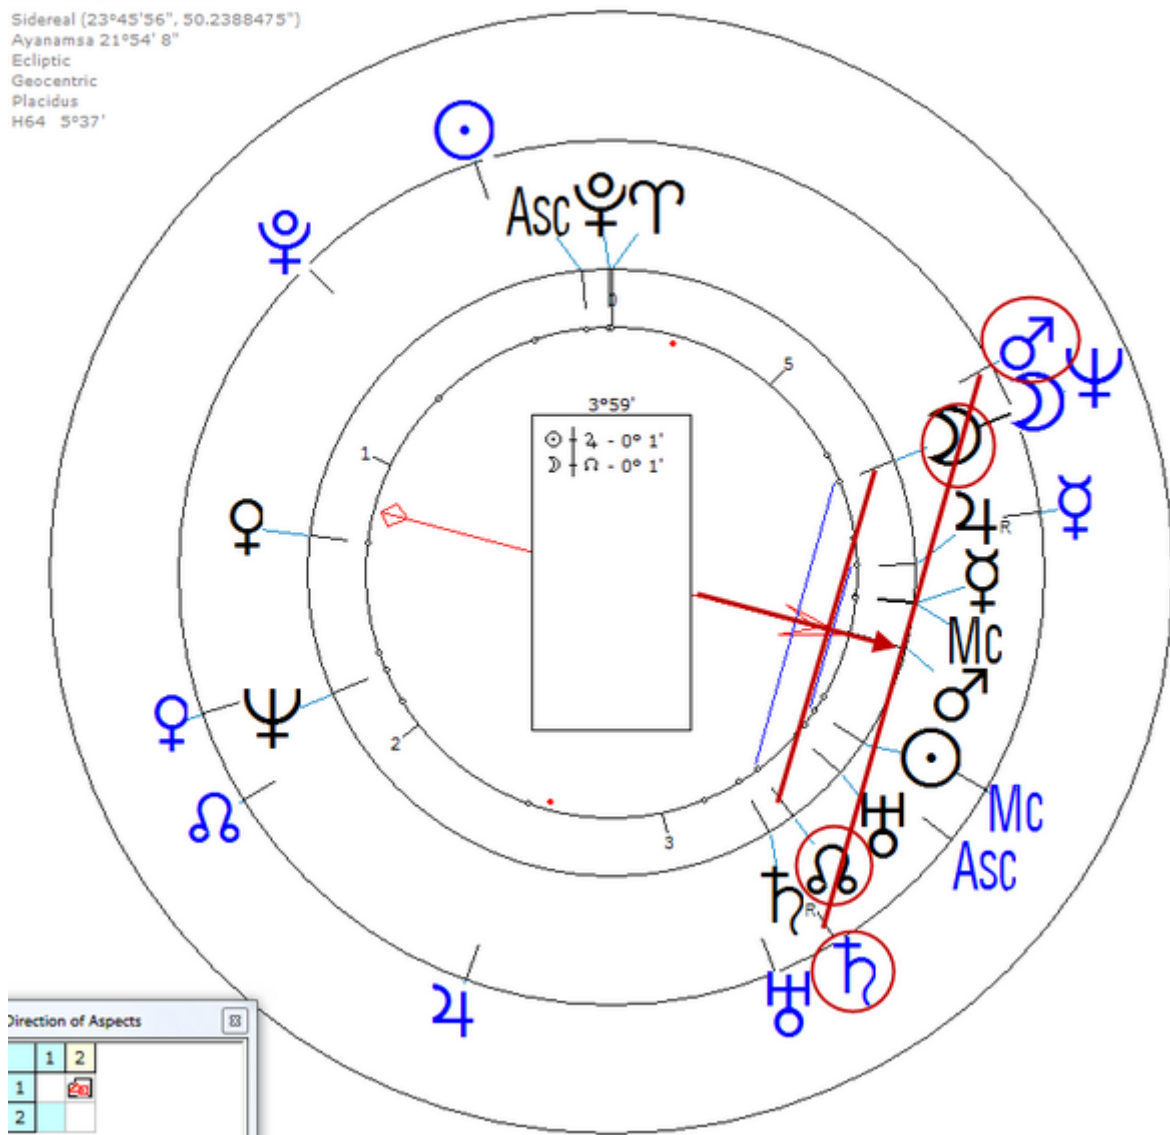

Vloten, Gerlof van

7 June 1866 Thu 6:30 (GMT+0:24:40) 52n15 6e10
Deventer, Netherlands

Sidereal (23°45'56", 50.2388475")

Ayanamsa 21°54' 8"

Ecliptic

Geocentric

Placidus

H64 5°37'